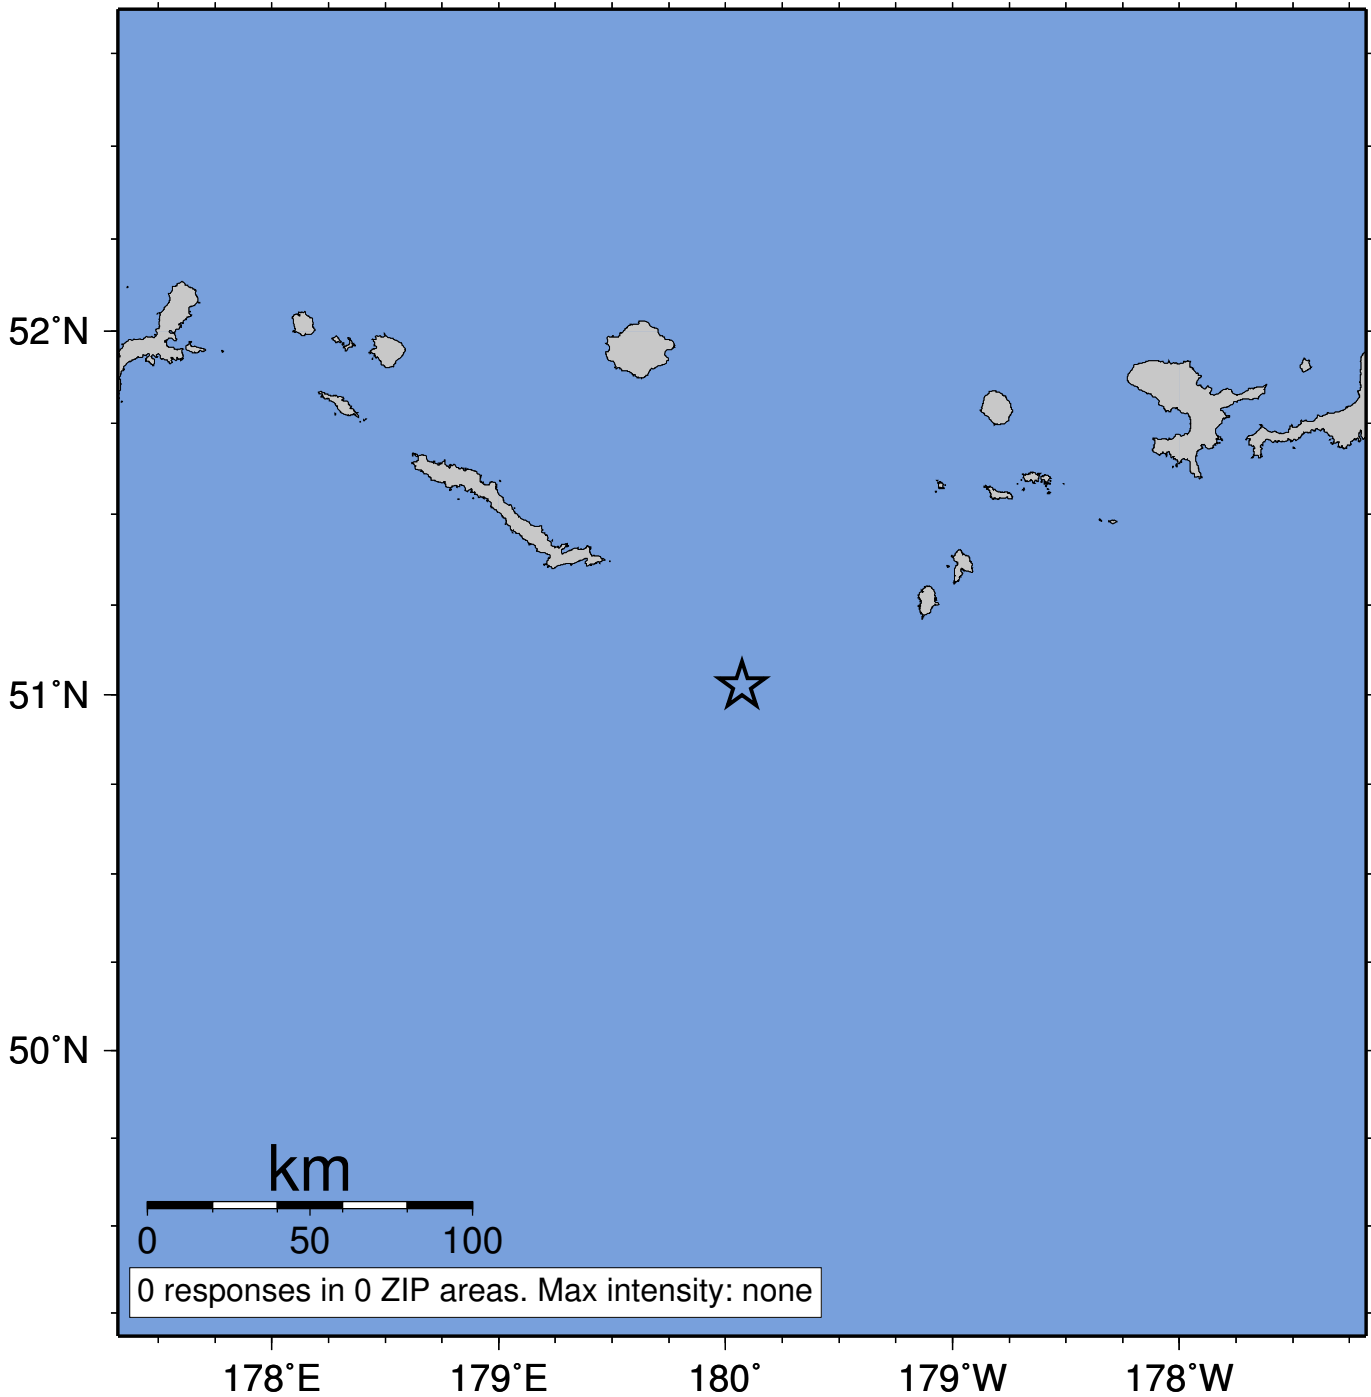

USGS Community Internet Intensity Map (154 miles WSW of Adak, AK)

ID:36803_08 21:54:11 AKDT APR 15 2008 Mag=6.6 Latitude=N51.03 Longitude=W179.93

Map last updated on Tue Apr 15 23:21:18 2008

INTENSITY	I	II-III	IV	V	VI	VII	VIII	IX	X+
SHAKING	Not felt	Weak	Light	Moderate	Strong	Very strong	Severe	Violent	Extreme
DAMAGE	none	none	none	Very light	Light	Moderate	Moderate/Heavy	Heavy	Very Heavy